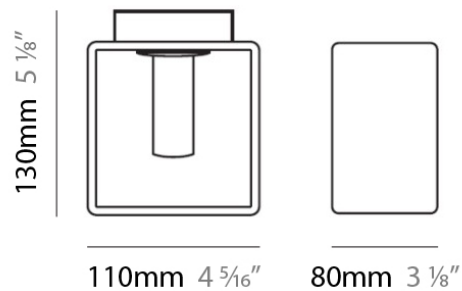

DOMINO SURFACE

D82033-BLK

PROJECT _____

TYPE _____

NOTES _____

QUANTITY _____

DATE _____

GENERAL

Series: Domino

Brand: Panzeri

Division: Design

Mounting Type: Surface

Mounting Location: Ceiling

Subcategory: Ambient

PHYSICAL

Shape: Rectangle

Length (mm): 110

Length (in): 4 ⁵/₁₆

Width (mm): 80

Width (in): 3 ¹/₈

Height (mm): 130

Height (in): 5 ¹/₈

Weight (kg): 1.23

Weight (lbs): 2.7

Diffuser: Black Blown Glass

Fixture Material: Glass / Aluminum

ELECTRICAL

Number of Lamps: 1

Lamp Type: LED Retrofit / Halogen

Bulb Included: Bulb Not Included

Total Output Wattage (W): 3 / 35

Max. Wattage Per Lamp (W): 3 / 35

Lamp Base: G9

Input Voltage (V): 120

LED

OPTICAL

RATINGS AND CERTIFICATIONS

Certified By: CSA Certified to UL and CSA Standards

IP rating: IP40