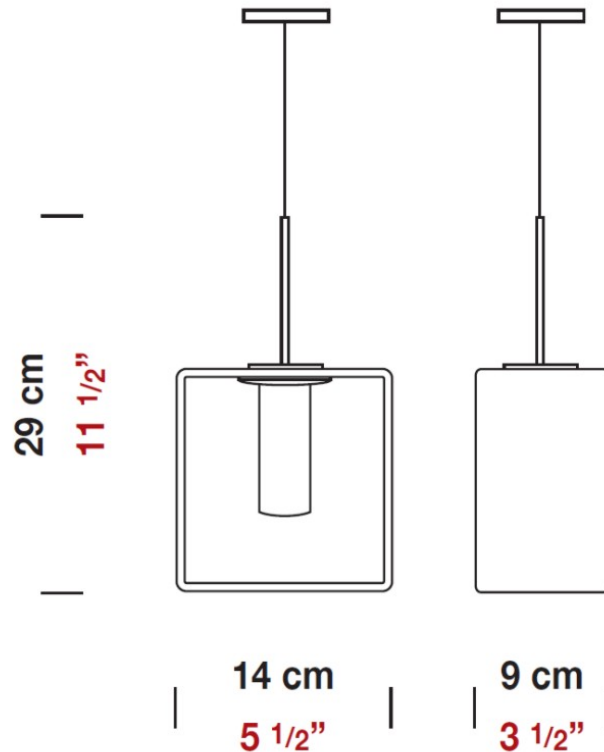

DOMINO SUSPENSION

D81048-BLK

PROJECT _____

TYPE _____

NOTES _____

QUANTITY _____

DATE _____

GENERAL

Series: Domino

Brand: Panzeri

Division: Design

Mounting Type: Suspension

Mounting Location: Ceiling

Subcategory: Pendant

PHYSICAL

Length (mm): 140

Length (in): 5 1/2

Width (mm): 90

Width (in): 3 7/16

Height (mm): 290

Height (in): 11 7/16

Max. Overall Height (mm): 2290

Max. Overall Height (in): 90 3/16

Weight (kg): 1.23

Weight (lbs): 2.71

Diffuser: Black Blown Glass

ELECTRICAL

Number of Lamps: 1

Lamp Type: LED Retrofit / Halogen

Bulb Included: Bulb Not Included

Total Output Wattage (W): 13 / 60

Max. Wattage Per Lamp (W): 13 / 60

Lamp Base: G9

LED

OPTICAL

RATINGS AND CERTIFICATIONS

Certified By: CSA Certified to UL and CSA Standards

IP rating: IP20