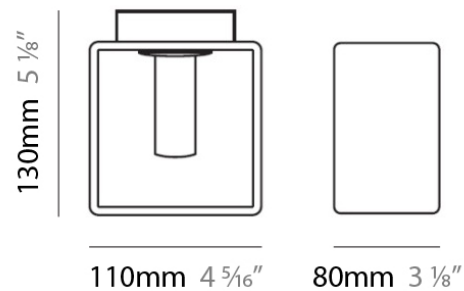

DOMINO SURFACE

D82033-WHI

PROJECT _____

TYPE _____

NOTES _____

QUANTITY _____

DATE _____

GENERAL

Series: Domino

Brand: Panzeri

Division: Design

Mounting Type: Surface

Mounting Location: Ceiling

Subcategory: Ambient

PHYSICAL

Shape: Rectangle

Length (mm): 110

Length (in): 4 ⁵/₁₆

Width (mm): 80

Width (in): 3 ¹/₈

Height (mm): 130

Height (in): 5 ¹/₈

Light Distribution: Direct / Indirect

Weight (kg): 1.23

Weight (lbs): 2.71

Diffuser: Matte White Blown Glass

Fixture Material: Glass / Aluminum

ELECTRICAL

Number of Lamps: 1

Lamp Type: LED Retrofit / Halogen

Lamp Shape: T4

Bulb Included: Bulb Not Included

Total Output Wattage (W): 13 / 60

Max. Wattage Per Lamp (W): 13 / 60

Lamp Base: G9

Input Voltage (V): 120

LED

OPTICAL

RATINGS AND CERTIFICATIONS

Certified By: Certified for North American Standards

IP rating: IP20